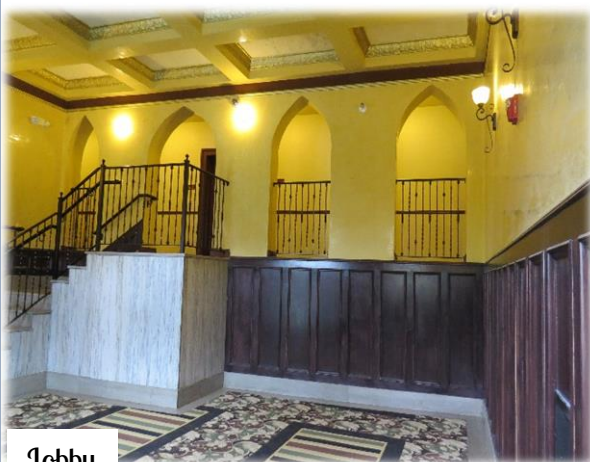

Palmer Park Square Apartments

Seville Building, 750 Whitmore, Detroit, Mi 48203

(313) 733-6697

This Collegiate Gothic building is four stories tall with a flat roof that sits on a high windowed basement. Seville is one of the six buildings that make up Palmer Park Square.

Shelborne Development and Malino Construction have rehabilitated Seville into 16 modern apartment homes laden with high-quality amenities including granite counter tops, stainless appliances, hardwood floors, ceramic tile baths and central air conditioning.

Lobby

Walk-in Closet

Bathroom

Kitchen

All buildings in Palmer Park Square share similar amenity finishes.

Bedroom